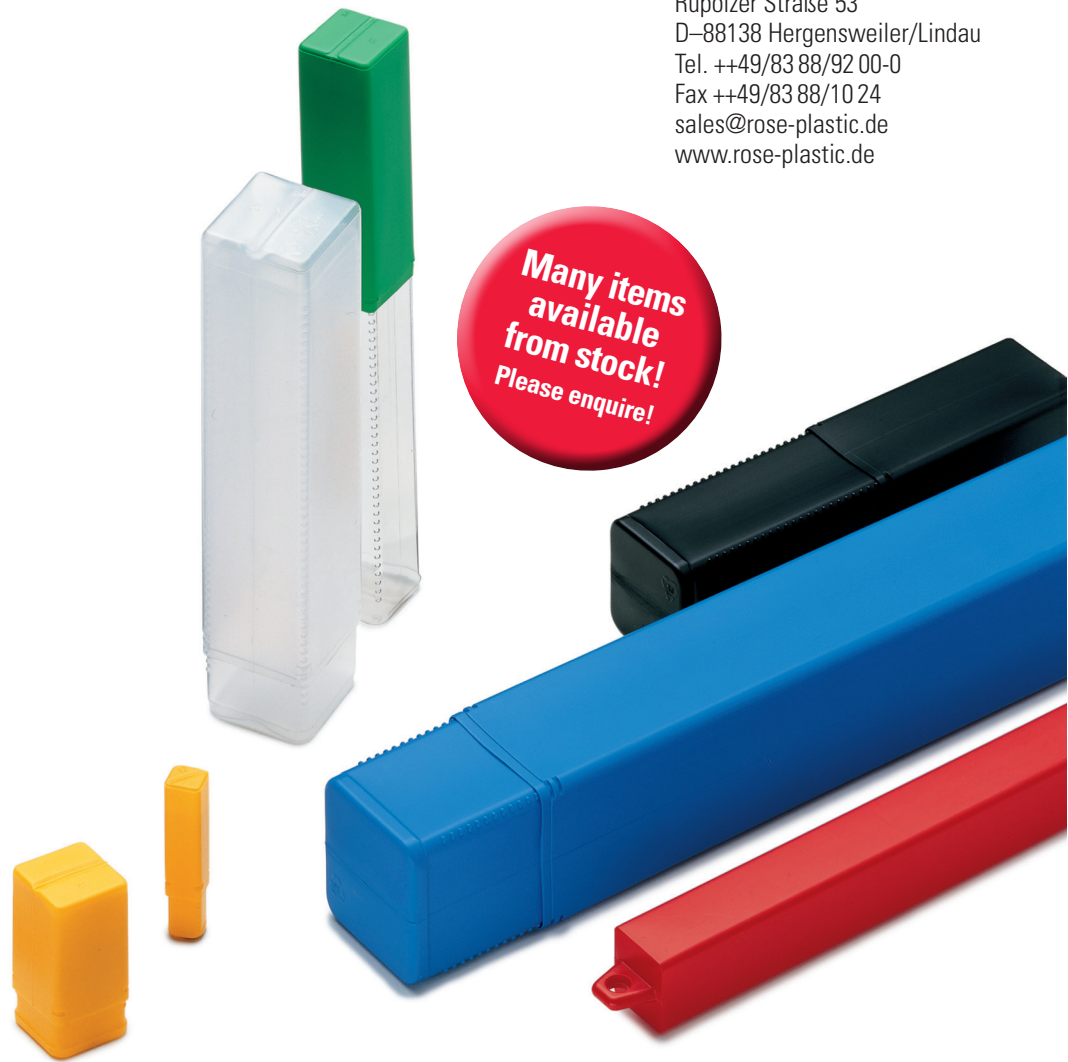

Square Telescopic Packaging Tube with Ratchet Mechanism

- telescopic length extension
- ratchet mechanism locks at extended position
- rigid, durable, humidity and oil resistant
- speedy, efficient packing of products
- re-usable
- excellent for stacking and storage
- available with hanging loop

Product range

- transparent or in various attractive standard colours or two-coloured
- with hanger on request

Packing

- outers and inners packed separately in individual cartons

Raw material

- Polypropylene (PP)
- Polyethylene (PE)
- Polyvinylchloride (PVC)