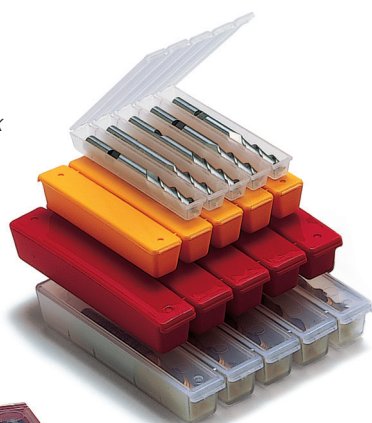

Multiple Packaging with individual detachable Units

- versatile packaging combining single unit with multiple packaging
- user-friendly and efficient: detachable units avoid time consuming packing of single items
- any number of single units possible – simply detach as required
- versions available in one-piece (hinged lid) = FivePack or two-piece (separate lid and base) = SplitPack

Product range

- in PP transparent or in various attractive standard colours or two-coloured

Packing

- Bases and lids packed separately in individual cartons

Raw material

- Polypropylene (PP)

FivePack

SplitPack

FivePack Cradle

Article	Shank-diam.	Max.Head diam.
FP 6x40 /9	3,25	3,25
FP 6x55 /9	3,25	6
FP 10x68 /9	6,5	10
FP 12x91 /9	6,5	12

FivePack

One-piece version with hinged lid.

FivePack

Article	diam.	Length	No. of units	Box Qty.
FP 6x55	6	55	5	650
FP 6x72	6	72	5	500
FP 6x85	6	85	5	630
FP 10x68	10	68	5	460
FP 10x84	10	84	5	380
FP 10x105	10	105	5	330
FP 12x91	12	91	5	210
FP 12x112	12	112	5	210

SplitPack

Two-piece version with separate lid and base. Two-coloured pack possible.

SplitPack

Article	diam.	Length	No. of units	Box Qty.
SP 4x40*	4	42	10	700
SP 6x40*	6	42	10	520
SP 6x50	6	50	10	780
SP 6x66	6	66	10	625
SP 6x80	6	80	10	500
SP 6x100	6	103	10	405
SP 8x66	8	67	10	600
SP 8x80	8	82	10	500
SP 8x100	8	104	10	420
SP 8x125	8	126	10	340